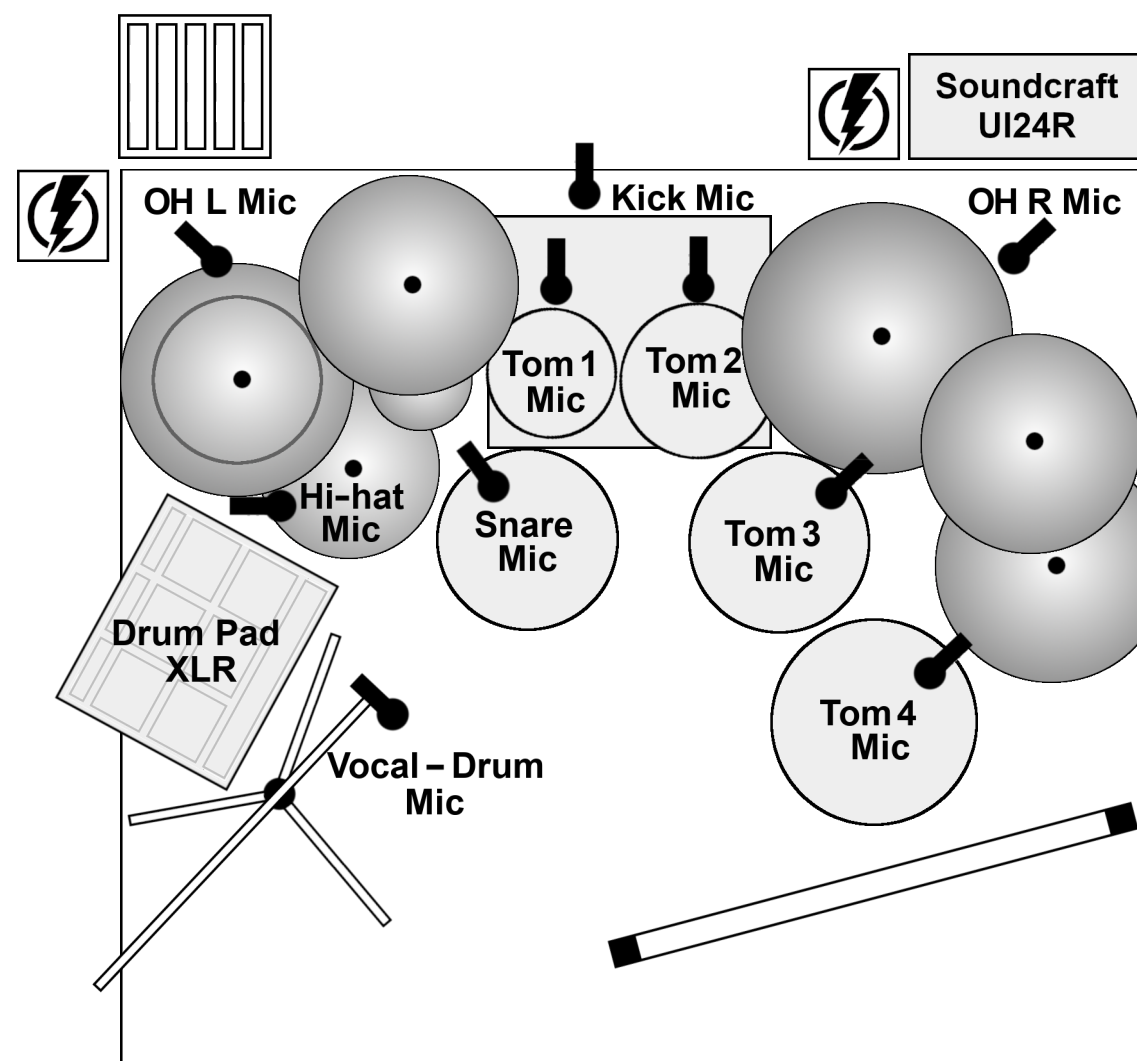

Flashback Fringe

Stage Plot & Input List

Version: 04/11/2024

Sends to FOH (Splitters)

01) Vocal - Keys	(XLR)
02) Vocal - Guitar	(XLR)
03) Vocal - Drums	(XLR)
04) Vocal - Bass	(XLR)
05) Guitar - Lead L	(XLR)
06) Guitar - Lead R	(XLR)
07) Guitar - Keys L	(XLR)
08) Guitar - Keys R	(XLR)
09) Keyboards - L	(XLR)
10) Keyboards - R	(XLR)
11) Bass Guitar	(XLR)

Sends to FOH (Direct)

14) Kick	(Mic)
15) Snare	(Mic)
16) Tom 1	(Mic)
17) Tom 2	(Mic)
18) Tom 3	(Mic)
19) Tom 4	(Mic)
20) Hi-hat	(Mic)
21) Overhead L	(Mic)
22) Overhead R	(Mic)
23) Drum Pad	(XLR)

Send from FOH to IEM Mixer

13) FOH full drum mix

Stage IEM Mixer (Aux Outs)

01) Keys IEM L
02) Keys IEM R
03) Guitar IEM L
04) Guitar IEM R
05) Drums IEM L
06) Drums IEM R
07) Bass IEM L
08) Bass IEM R

Misc Items

Power drops (5)
 Drum Riser (8' x 6' x 16" min)
 Projection screen (20' x 10')

Projection Screen