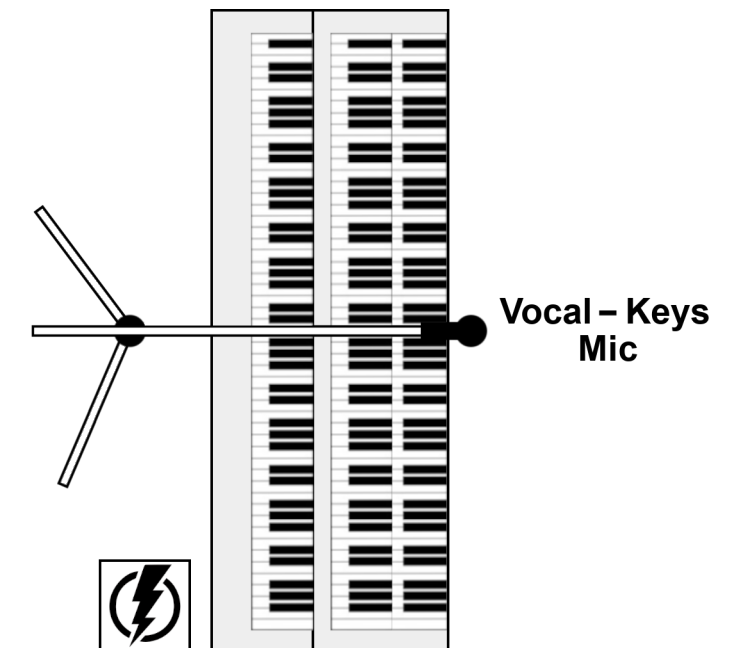

Flashback Fringe

Stage Plot & Input List

Version: 04/11/2024

Sends to FOH (Splitters)

01) Vocal - Keys	(XLR)
02) Vocal - Guitar	(XLR)
03) Vocal - Drums	(XLR)
04) Vocal - Bass	(XLR)
05) Guitar - Lead L	(XLR)
06) Guitar - Lead R	(XLR)
07) Guitar - Keys L	(XLR)
08) Guitar - Keys R	(XLR)
09) Keyboards - L	(XLR)
10) Keyboards - R	(XLR)
11) Bass Guitar	(XLR)

Sends to FOH (Direct)

14) Kick	(Mic)
15) Snare	(Mic)
16) Tom 1	(Mic)
17) Tom 2	(Mic)
18) Tom 3	(Mic)
19) Tom 4	(Mic)
20) Hi-hat	(Mic)
21) Overhead L	(Mic)
22) Overhead R	(Mic)
23) Drum Pad	(XLR)

Send from FOH to IEM Mixer

13) FOH full drum mix

Stage IEM Mixer (Aux Outs)

01) Keys IEM L
02) Keys IEM R
03) Guitar IEM L
04) Guitar IEM R
05) Drums IEM L
06) Drums IEM R
07) Bass IEM L
08) Bass IEM R

Misc Items

Power drops (5)
 Drum Riser (8' x 6' x 16" min)
 Projection screen (20' x 10')